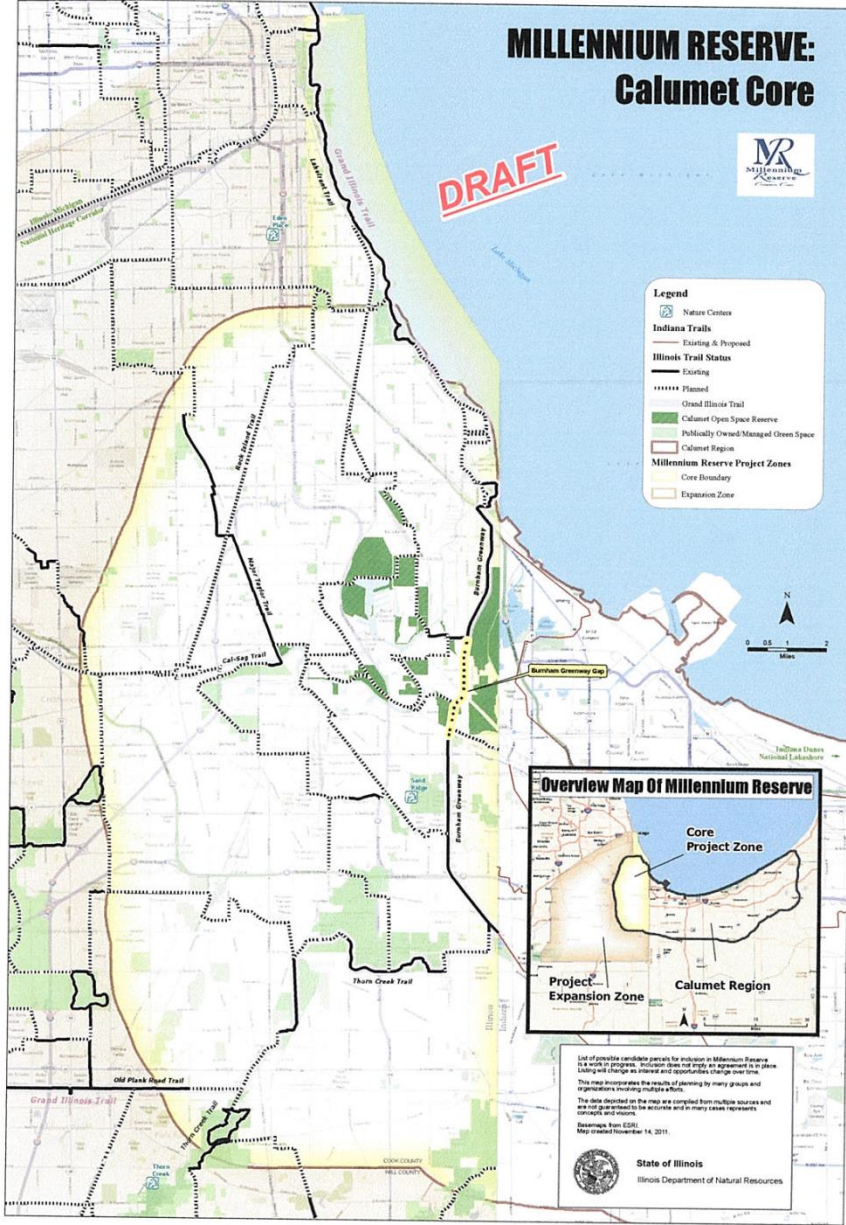

MILLENNIUM RESERVE: Calumet Core

DRAFT

Legend

- Nature Centers
- **Indiana Trail**
- Existing & Proposed
- **Illinois Trail Status**
- Existing
- Planned
- Grand Illinois Trail
- Calumet Open Space Reserve
- Publicly Owned/Managed Open Space
- Calumet Region
- **Millennium Reserve Project Zones**
- Core Boundary
- Expansion Zone