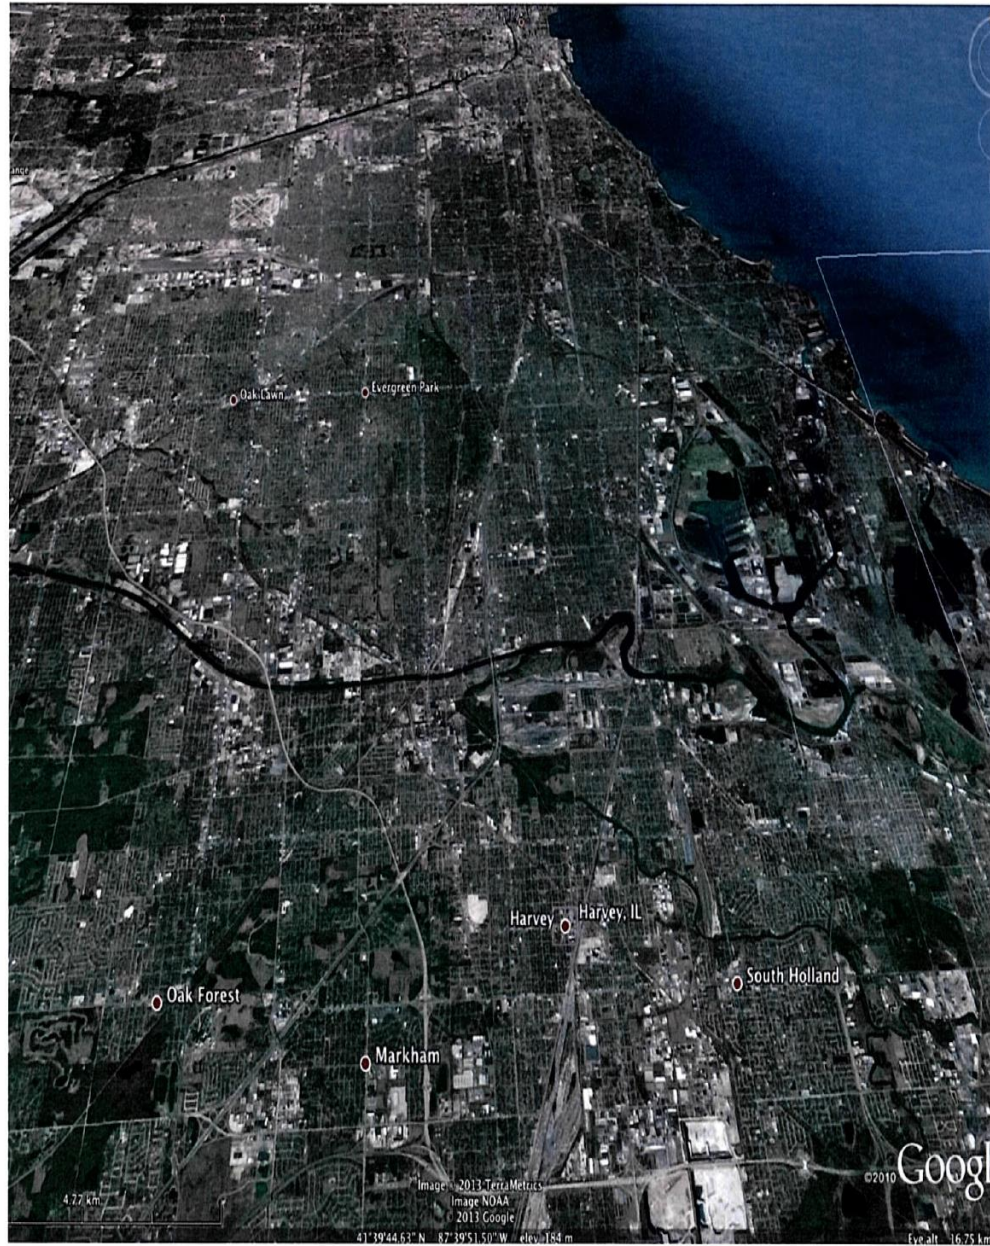

Meigs Field/ Northerly Island

Millennium Reserve

MILLENNIUM RESERVE: Calumet Core

DRAFT

Legend

- Nature Centers
- Indiana Trail**
- Existing & Proposed
- Illinois Trail Status**
- Existing
- Planned
- Grand Illinois Trail
- Calumet Open Space Reserve
- Publicly Owned/Managed Open Space
- Calumet Region
- Millennium Reserve Project Zones**
- Core Boundary
- Expansion Zone

List of possible candidate parcels for inclusion in Millennium Reserve is a work in progress. Millennium does not imply an agreement in place. Listing will change as more information and opportunities change over time. This map incorporates the results of planning by many groups and organizations involving multiple efforts. The data described on the map are compiled from multiple sources and are not guaranteed to be accurate and in many cases represents concepts and visions.

Source: from GIS. Map created November 14, 2011.

Pullman Park

Hotel Florence

Images Around Pullman

Ariel View of Site

Ariel View Construction

 CHICAGO NEIGHBORHOOD
INITIATIVES