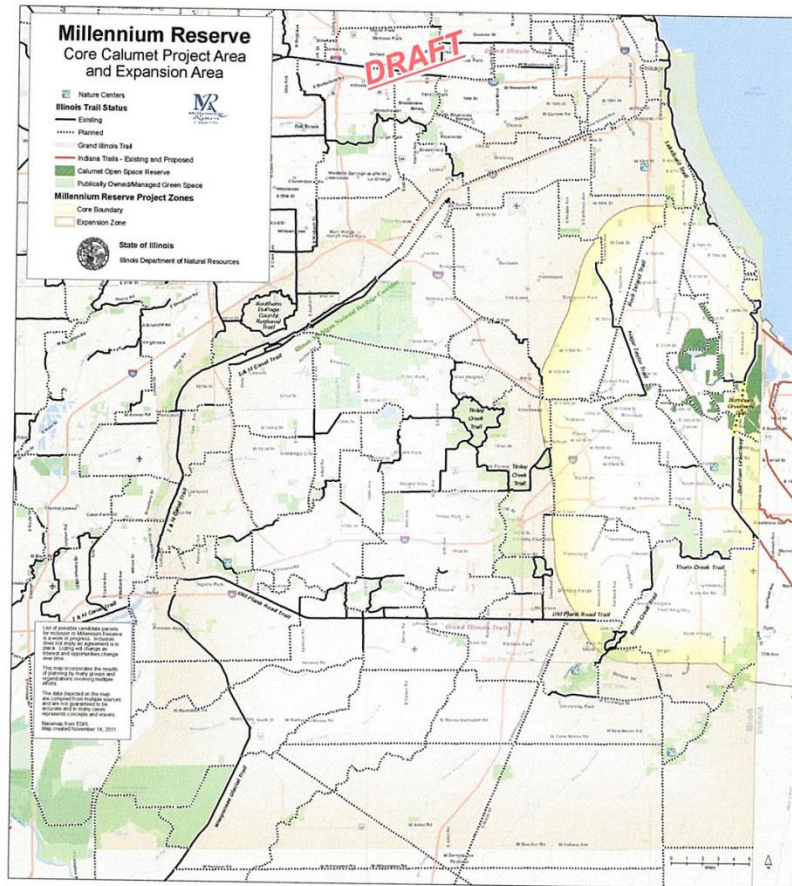

Meigs Field/ Northerly Island

Millennium Reserve

MILLENNIUM RESERVE: Calumet Core

DRAFT

Legend

- Nature Centers
- Indiana Trail**
- Existing & Proposed
- Illinois Trail Status**
- Existing
- Planned
- Grand Illinois Trail
- Calumet Open Space Reserve
- Publicly Owned/Managed Open Space
- Calumet Region
- Millennium Reserve Project Zones**
- Core Boundary
- Expansion Zone

List of possible candidate parcels for inclusion in Millennium Reserve is a work in progress. Millennium does not imply an agreement in place. Listing will change as more information and opportunities change over time. This map incorporates the results of planning by many groups and organizations involving multiple efforts. The data described on the map are compiled from multiple sources and are not guaranteed to be accurate and in many cases represents concepts and visions.

Source: from GIS. Map created November 14, 2011.

Pullman Park

Hotel Florence

Images Around Pullman

Ariel View of Site

Ariel View Construction

 CHICAGO NEIGHBORHOOD
INITIATIVES