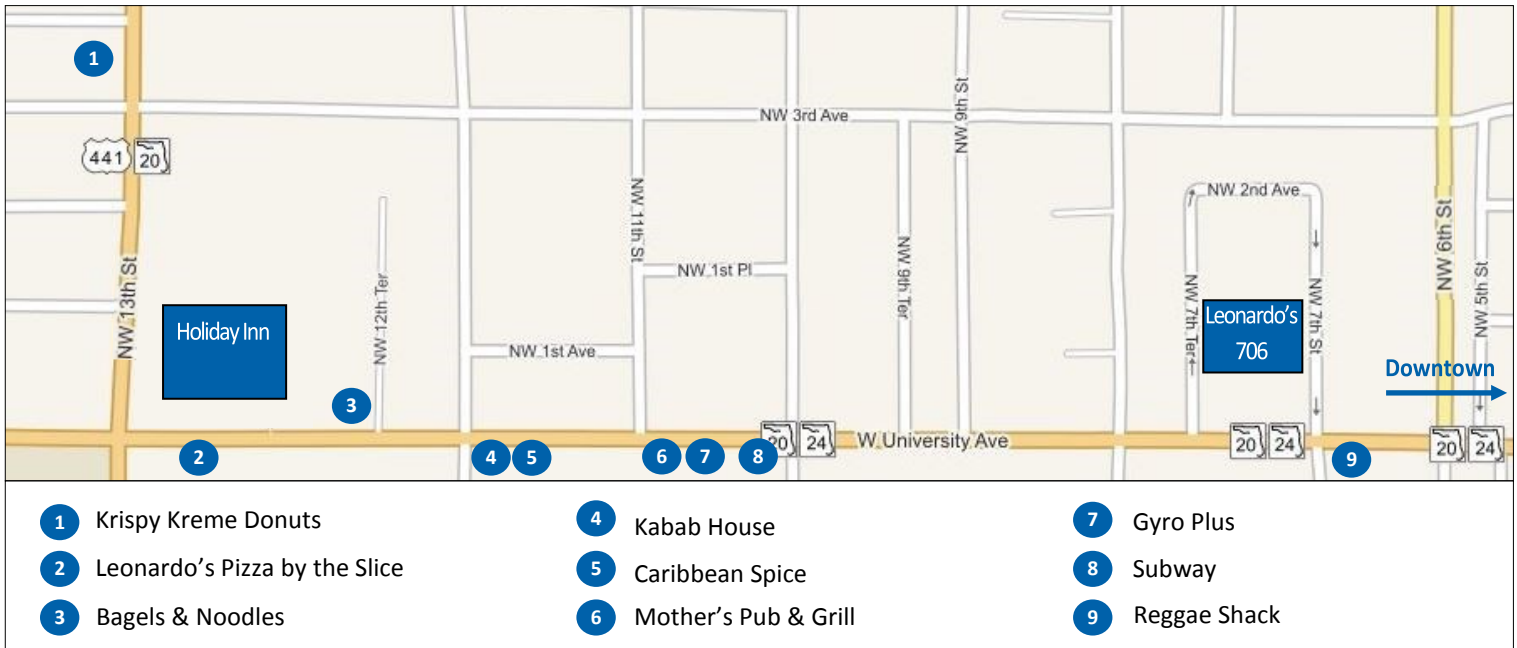

Interdisciplinary Workshop on Merging Crop Modeling and Genetics

Map of Hotel and Surrounding Area

Important Local Information

Holiday Inn

First-come first-serve SHUTTLE available 7am to 10:30pm for drop-offs and pick-ups within a 3 mile radius.

352-376-1661

1250 W. University Ave, Gainesville, FL 32601

theuniversityhotel.com

Recommended Taxi Services:

G Taxi

352-777-9488

Gainesville Cab Co.

352-371-1515 or 352-375-8294

Yellow Cab 24Hr

352-374-8484 or 352-378-9160

McKnight Brain Institute

352-273-8500

1149 Newell Dr, Gainesville, FL 32611

mbi.ufl.edu

(see map on reverse)

Interdisciplinary Center for Biotechnology Research (ICBR)

352-273-8030

2033 Mowry Rd, Gainesville, FL 32601

biotech.ufl.edu

(see map on reverse)