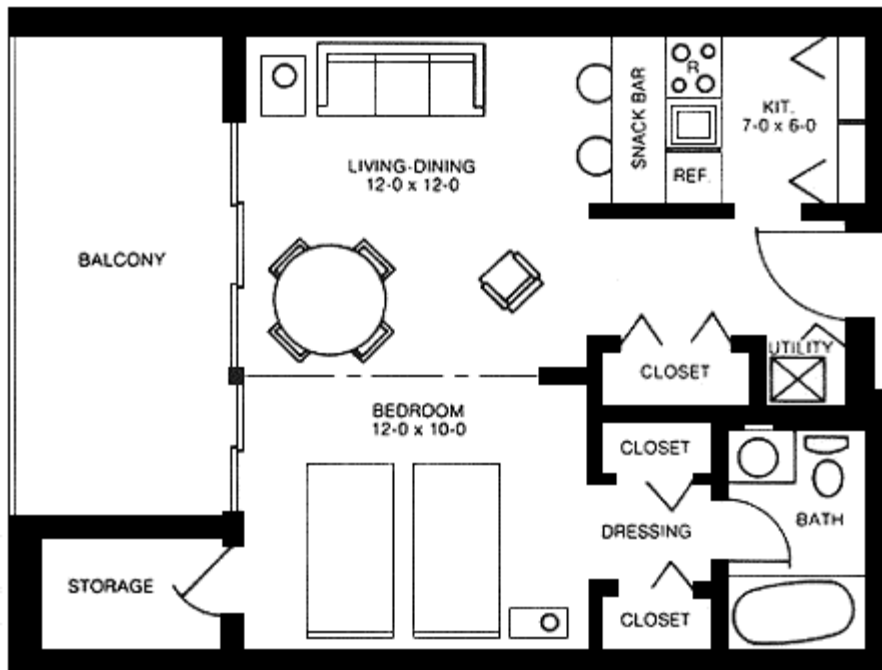

## JUNIOR SUITE

**The Junior Suite offers a comfortable parlor and bedroom, which is separated by a fold-away wooden door. It has a built-in bar and fully equipped kitchen and features a private balcony or patio. Junior Suites come configured with either 1 king or 2 queen beds.**

800 sq. ft.