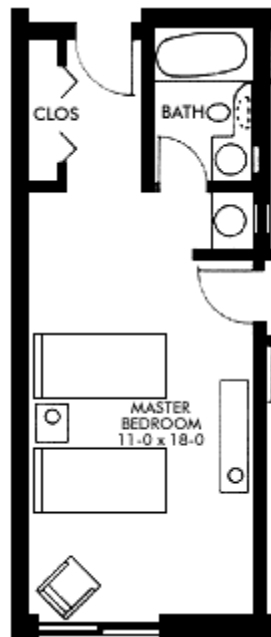

## DELUXE GUESTROOM

**The Deluxe Guest Room is graciously appointed and features a desk and seating area. Deluxe Guest Rooms are configured with 2 double beds only.**

**300 sq. ft.**