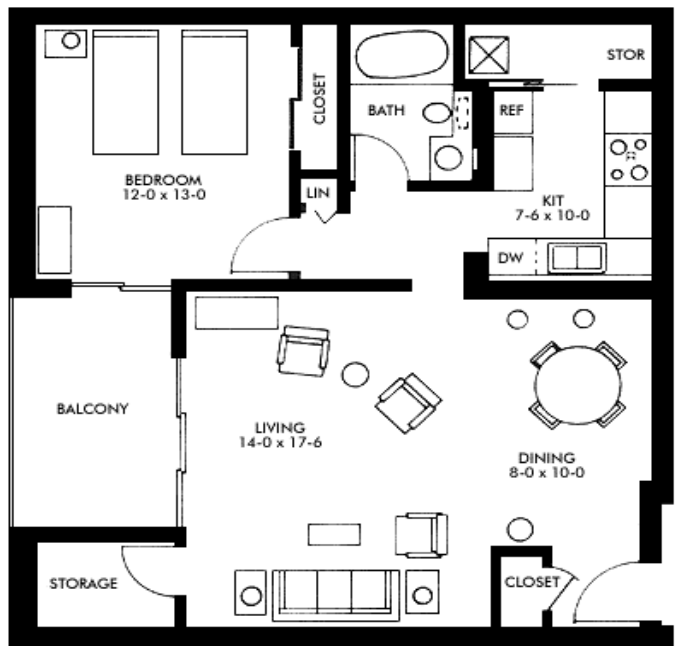

# ONE BEDROOM SUITE

## Connecting Floor Plan

May connect with a Deluxe Guest Room to make a 2 Bedroom Suite

## Non-Connecting Floor Plan

**The One Bedroom Suite consists of a spacious living room and a separate bedroom. It also has a built-in bar and fully equipped kitchen and features a private balcony or patio. One Bedroom Suites only come configured with 1 King or 1 Queen bed.**

**980 sq. ft.**