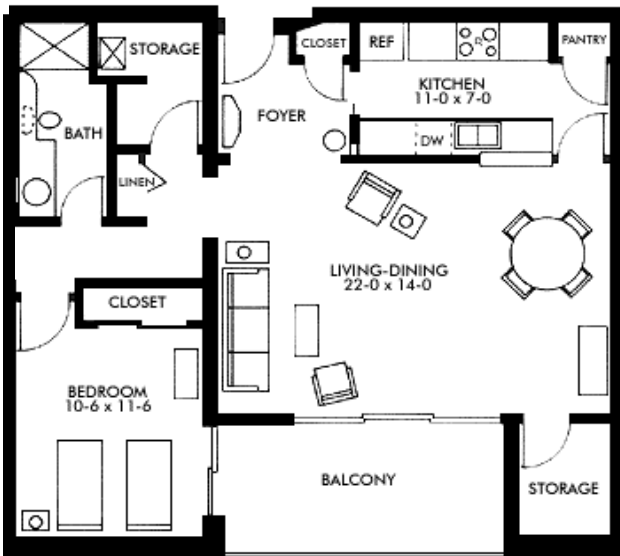

# ONE BEDROOM SUITE

## Connecting Floor Plan

May connect with a Deluxe Guest Room to make a 2 Bedroom Suite

## Non-Connecting Floor Plan

**The One Bedroom Suite consists of a spacious living room and a separate bedroom. It also has a built-in bar and fully equipped kitchen and features a private balcony or patio. One Bedroom Suites only come configured with 1 King or 1 Queen bed.**

**980 sq. ft.**