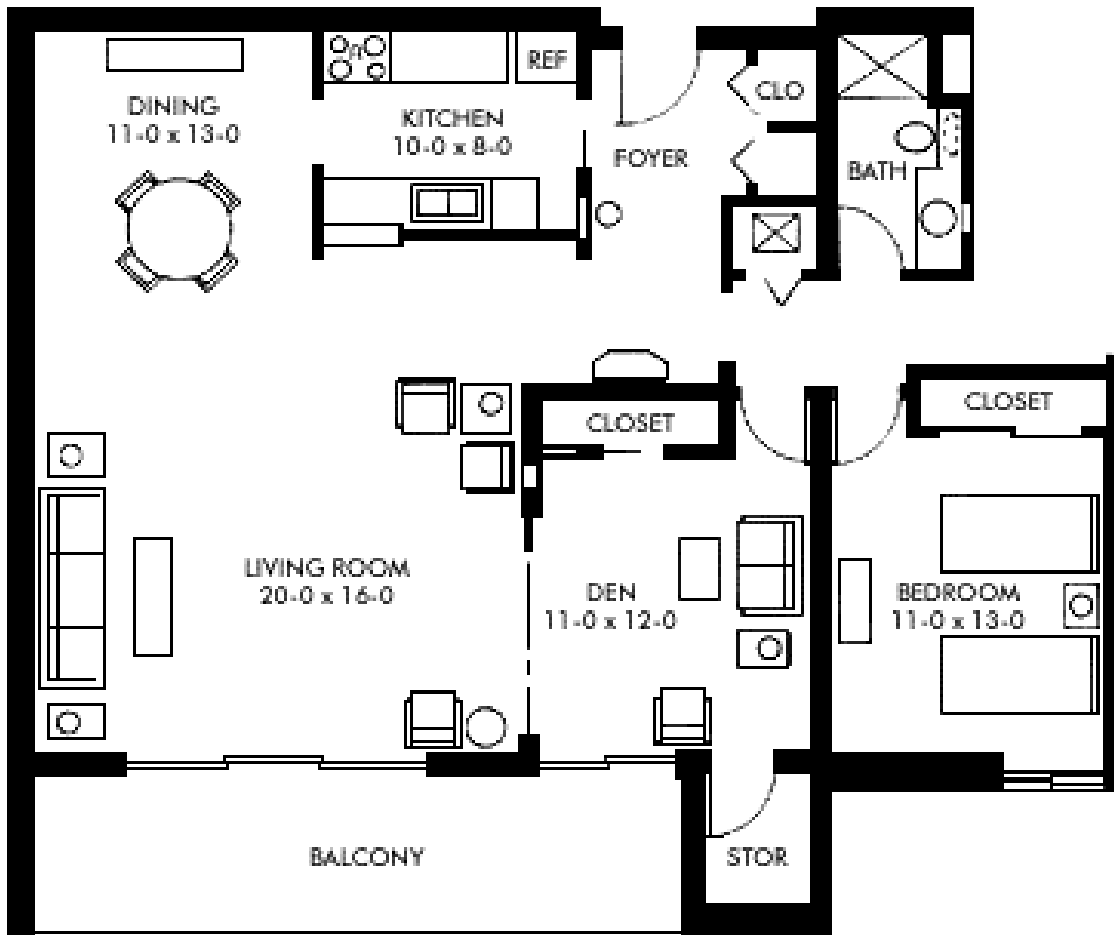

## ONE BEDROOM DELUXE SUITE

**The One Bedroom Deluxe Suite includes all of the features in the One Bedroom Suite with the addition of an 11' x 12' den. This parlor is ideally suited for small informal meetings of up to 20 persons or hospitality gatherings.**

**1,700 sq. ft.**