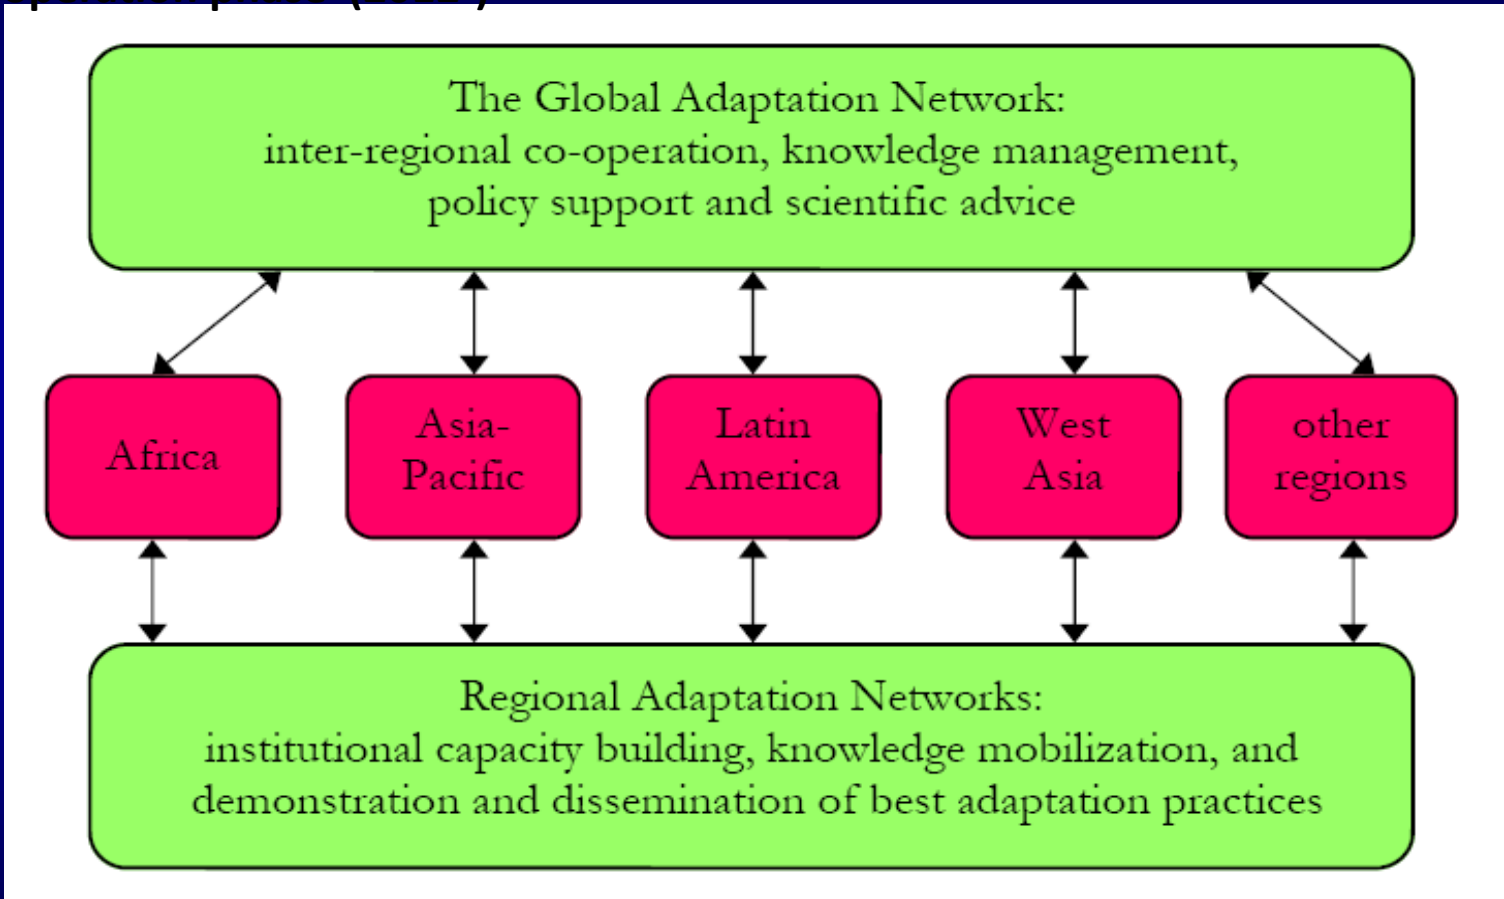

Global Climate Change Adaptation Network

- Response to the call by UNFCCC SBSTA 28th Session that;
- *“recognized that regional centres and networks undertaking work relevant to climate change play an important role in enhancing adaptation” and “agreed to promote existing networks for impacts, vulnerability and adaptation and encouraged the establishment of new networks.”*

UNEP Asia Pacific Adaptation Network (APAN) focus on

- Mainstreaming CC adaptation into development planning;
- Pilot projects –demonstrating adaptation measures;
- Generating and sharing knowledge to enhance adaptive capacity.

<http://www.apan-gan.net/>

- inception
- development phase (2011-2012)
- full operation phase (2012-)

Global Adaptation Network

Asia Pacific is piloting the Network

***The Global Adaption Network will be officially launched at UNFCCC COP 16.**