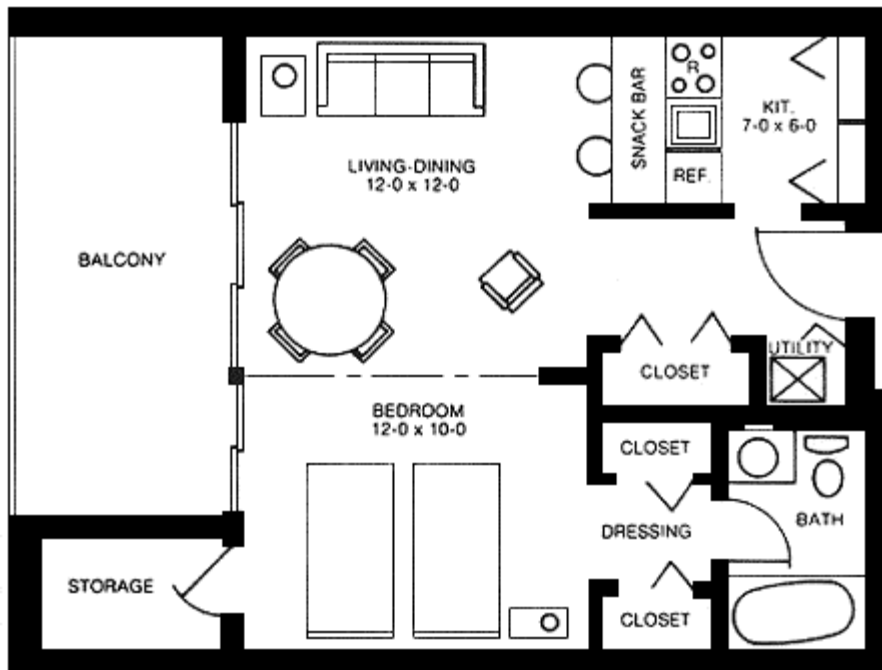

JUNIOR SUITE

The Junior Suite offers a comfortable parlor and bedroom, which is separated by a fold-away wooden door. It has a built-in bar and fully equipped kitchen and features a private balcony or patio. Junior Suites come configured with either 1 king or 2 queen beds.

800 sq. ft.